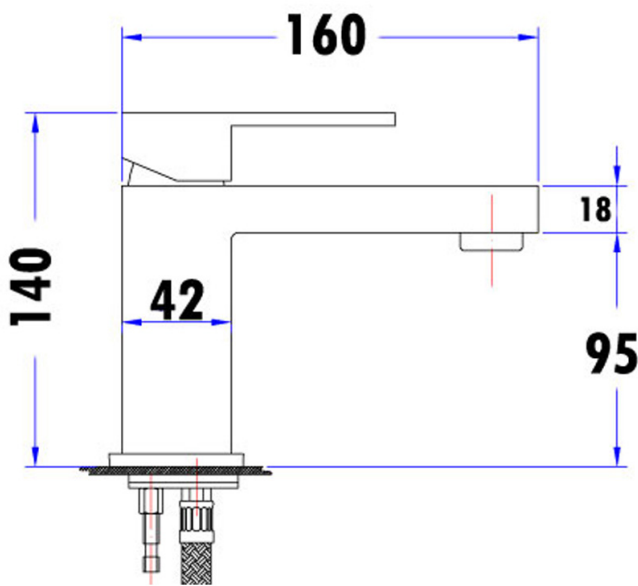

P&P

Available in

Rosa Basin Mixer

PSS2004SB

Information

- Finish: Chrome
- 35mm cartridge
- Working pressure: 150-500kpa
- Operating temperature: 1°C to 70°C
- WELS: 5 Star 5.5L/min (T37622)

Maintenance and Care

- Do not use harsh detergents or products that contain chloride & halides.
- Do not use abrasive, cream or citrus based cleaners or hydrochloric acid.
- Surface should be cleaned only with a mild detergent that must be rinsed off.
- It is suggested to only clean with warm water and a soft cloth.
- Damage caused by the wrong cleaning methods used will void warranty.

Please visit <https://www.aclco.com.au/warranty.html> to view the full warranty