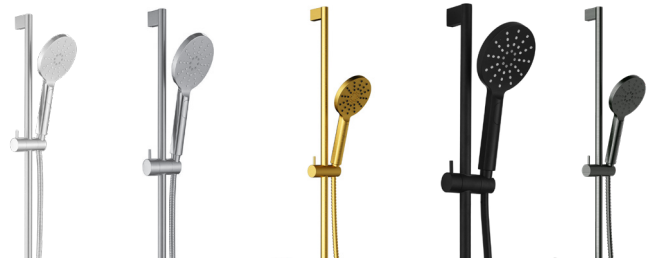

Available in

PSH036SS	PSH036-BN	PSH036-BG	PSH036-B	PSH036-GM
Brushed SS304	Brushed Nickel	Brushed Gold	Matt Black	Gun Metal

Cora Round Sliding Shower Set

PSH036

Information

- Finish: Chrome
- 3 functions hand shower
- 1/4 Turn slider
- Fully metal rail
- Working pressure: 150-500kpa
- Operating temperature: 1°C to 70°C
- WELS: 4 Star 6.5L/min (S13168)