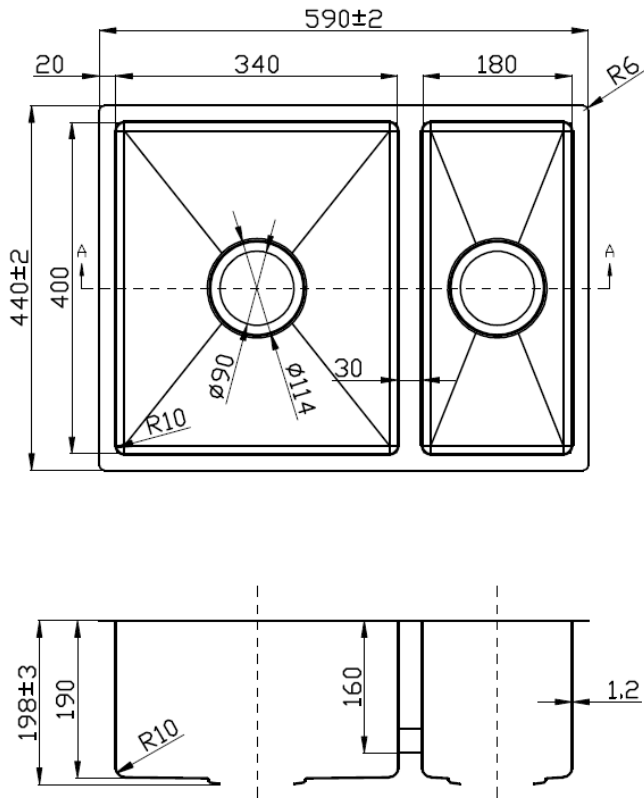

P&P

Eden Undermount 1 & 1/2 Bowl Sink

PS590R

Information

- **Make:** Fabricated R10 Corner
- **Finish:** 304 Stainless Steel
- **Overall:** 590 x 440 x 198 mm
- **Thickness:** Bowl 1.2mm
- **CLIPS:** YES
- **Basket Waste:** YES
- **Drain Location:** Centered