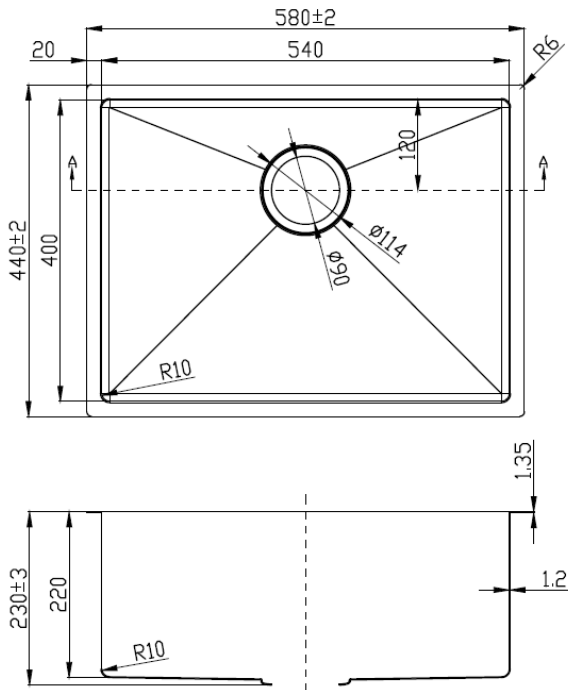

## Above / Undermount Single Bowl Sink

PS540R-230

### Information

- **Make:** Fabricated R10 Corner
- **Finish:** 304 Stainless Steel
- **Overall:** 580 x 440 x 230 mm
- **Thickness:** 1.2 mm
- **CLIPS:** YES
- **Basket Waste:** YES

### Important Note:

Cut-out template is included in the carton box.  
Fabricator must check it for accuracy.  
We are not responsible for incorrect cutting.