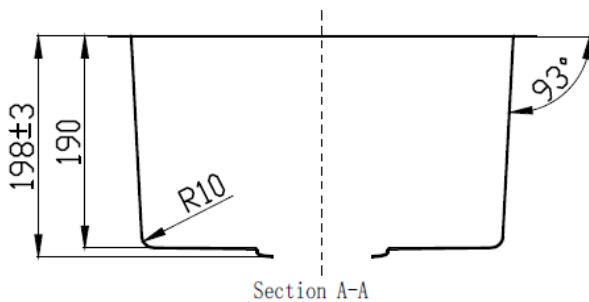

P&P

Above / Undermount Nested Single Bowl Sink

PS340R-A

Information

- **Make:** Fabricated R10 Corner
- **Finish:** 304 Stainless Steel
- **Overall:** 380 x 440 x 198 mm
- **Thickness:** 1.2 mm
- **CLIPS:** YES
- **Basket Waste:** YES
- **This sink is stack packed in bulk**