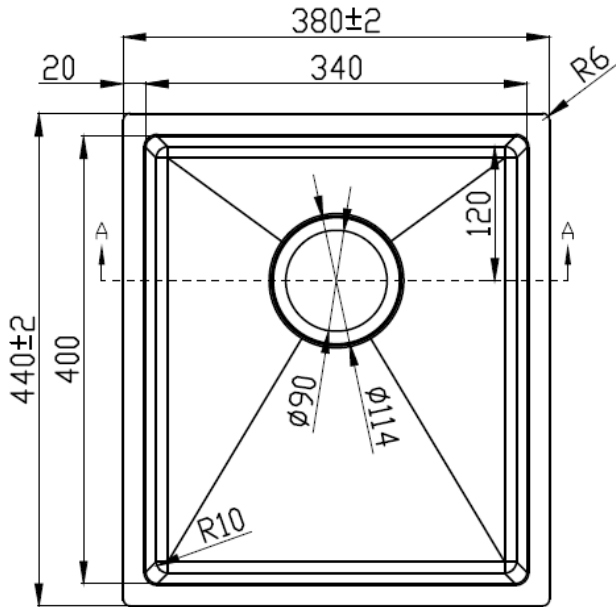

P&P

Above / Undermount Nested Single Bowl Sink

PS340R-A

Information

- **Make:** Fabricated R10 Corner
- **Finish:** 304 Stainless Steel
- **Overall:** 380 x 440 x 198 mm
- **Thickness:** 1.2 mm
- **CLIPS:** YES
- **Basket Waste:** YES
- **This sink is stack packed in bulk**