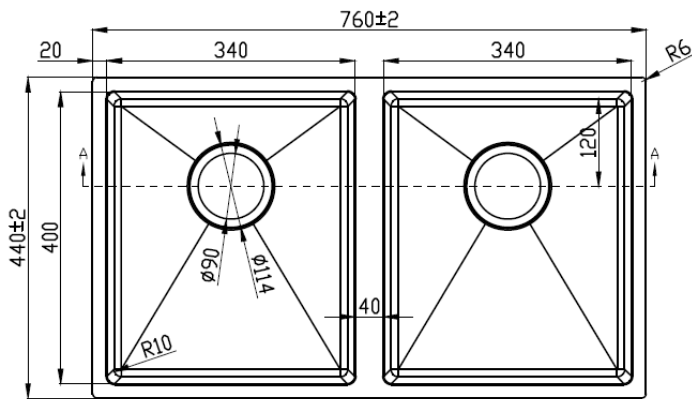

P&P

Above / Undermount Nested Double Bowl Sink

PS340DR-A

Information

- **Make:** Fabricated R10 Corner
- **Finish:** 304 Stainless Steel
- **Overall:** 760 x 440 x 198 mm
- **Thickness:** 1.2 mm
- **CLIPS:** YES
- **Basket Waste:** YES
- **This sink is stack packed in bulk**