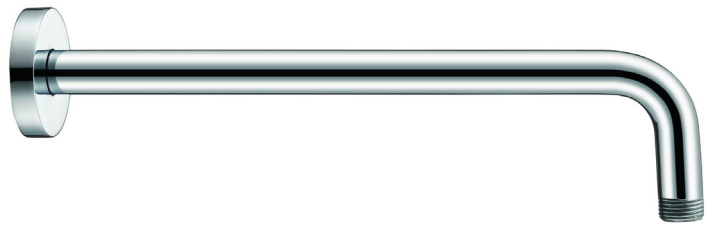

P&P

Available in

PRY006SS	PRY006-BN	PRY006-BG	PRY006-B	PRY006-GM
Brushed SS304	Brushed Nickel	Brushed Gold	Matt Black	Gun Metal

## Round Vertical Shower Arm

PRY006

### Information

Finish: Chrome  
Material: Brass / SS304  
Size: 400mm