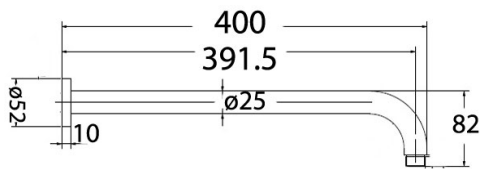

P&P

Available in

PRY006SS	PRY006-BN	PRY006-BG	PRY006-B	PRY006-GM
Brushed SS304	Brushed Nickel	Brushed Gold	Matt Black	Gun Metal

Round Vertical Shower Arm

PRY006

Information

Finish: Chrome
Material: Brass / SS304
Size: 400mm

Maintenance and Care

- Do not use harsh detergents or products that contain chloride & halides.
- Do not use abrasive, cream or citrus based cleaners or hydrochloric acid.
- Surface should be cleaned only with a mild detergent that must be rinsed off.
- It is suggested to only clean with warm water and a soft cloth.
- Damage caused by the wrong cleaning methods used will void warranty.

Please visit <https://www.aclco.com.au/warranty.html>
to view the full warranty