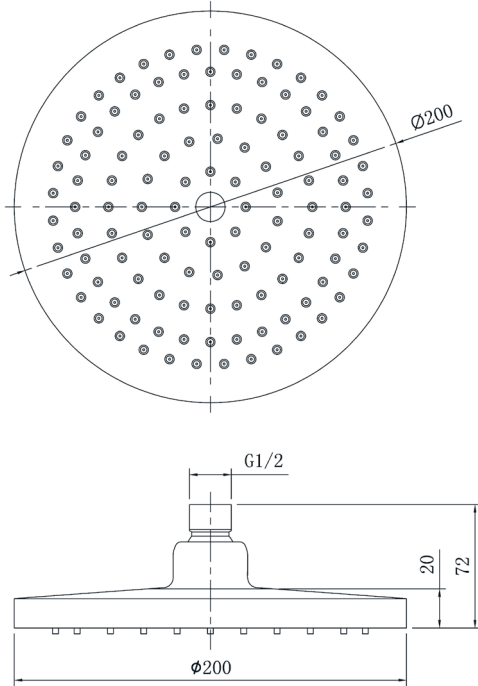

P&P

Available in

PRP1052N-BN PRP1052N-BG PRP1052N-MB PRP1052N-GM
Brushed Nickel Brushed Gold Matt Black Gun Metal

Otus Shower Head

PRP1052N

Information

WELS: 3 Star 8.5L per min (S15564)

Finish: Chrome