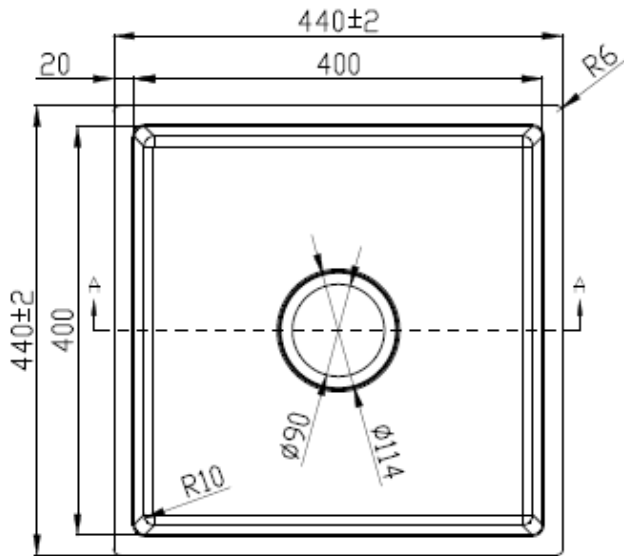

## Above / Undermount Nested Single Bowl Sink

PR4040N-A

### Information

- **Make:** Fabricated R10 Corner
- **Finish:** 304 Stainless Steel
- **Overall:** 440 x 440 x 198 mm
- **Thickness:** 1.2 mm
- **CLIPS:** YES
- **Basket Waste:** YES
- **This sink is stack packed in bulk**

### Important Note:

Cut-out template is included in the carton box.  
Fabricator must check it for accuracy.  
We are not responsible for incorrect cutting.