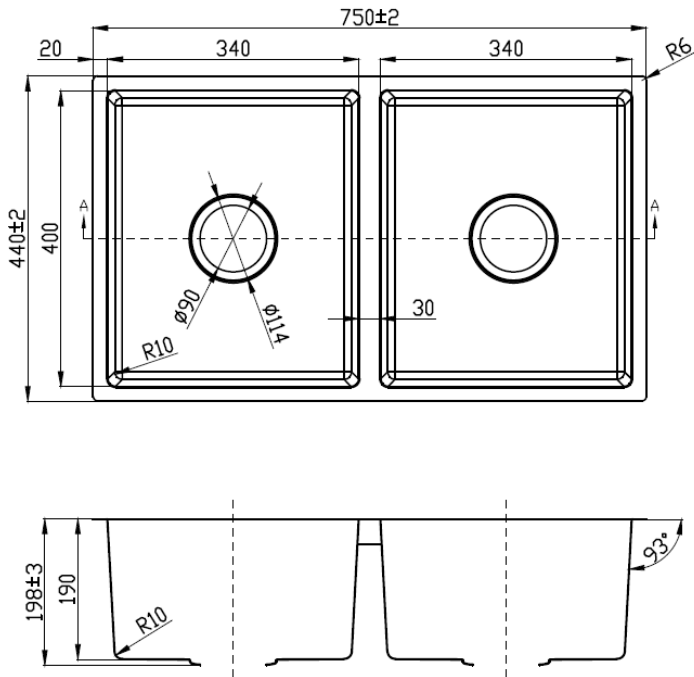

## Above / Undermount Nested Double Bowl Sink

PR4034ND-A

### Information

- **Make:** Fabricated R10 Corner
- **Finish:** 304 Stainless Steel
- **Overall:** 750 x 440 x 198 mm
- **Thickness:** 1.2 mm
- **CLIPS:** YES
- **Basket Waste:** YES
- **This sink is stack packed in bulk**

### Important Note:

Cut-out template is included in the carton box.  
Fabricator must check it for accuracy.  
We are not responsible for incorrect cutting.