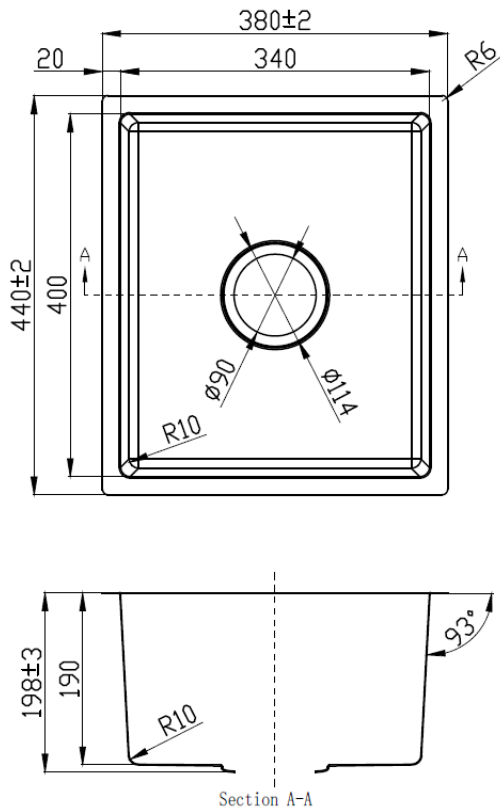

P&P

Above / Undermount Nested Single Bowl Sink

PR4034N-A

Information

- **Make:** Fabricated R10 Corner
- **Finish:** 304 Stainless Steel
- **Overall:** 380 x 440 x 198 mm
- **Thickness:** 1.2 mm
- **CLIPS:** YES
- **Basket Waste:** YES
- **This sink is stack packed in bulk**