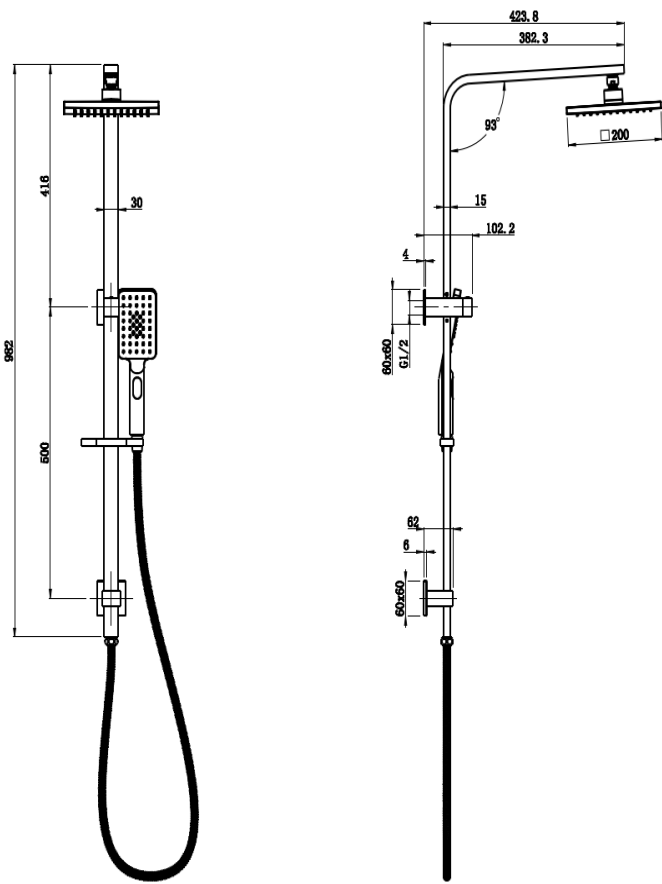

P&P

Available in

Matt Black
PHC7121SN-B

Eden Square Multifunction Shower Set

PHC7121SN

Information

Finish: Chrome

Material : Brass

Showerhead Size: 200mm

WELS: 3 Star, 8L/Min (S17376)

1.5m Stainless Steel Hose

3 Function Handpiece

Diverter interchangeable between top or bottom inlet

Maintenance and Care

- Do not use harsh detergents or products that contain chloride & halides.
- Do not use abrasive, cream or citrus based cleaners or hydrochloric acid.
- Surface should be cleaned only with a mild detergent that must be rinsed off.
- It is suggested to only clean with warm water and a soft cloth.
- Damage caused by the wrong cleaning methods used will void warranty.