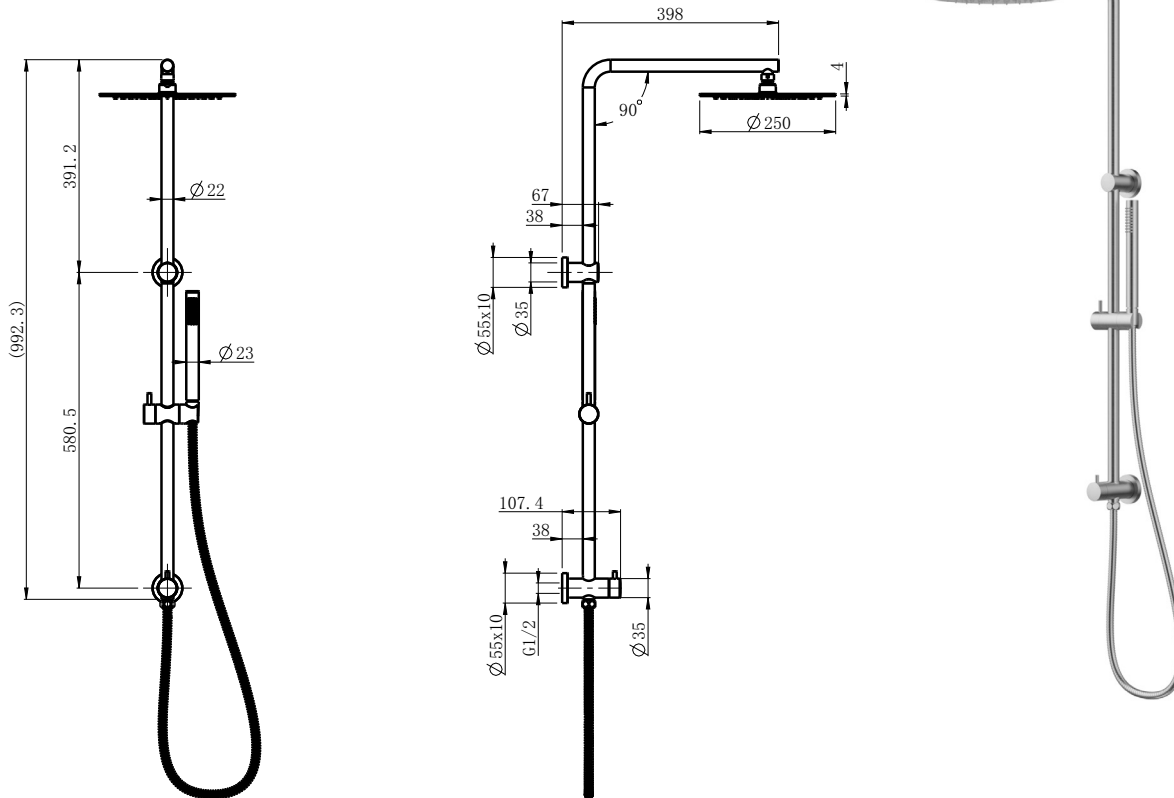

P&P

Cora Round Multifunction Shower Set

PHC4502RN-003SS-250

Information

- FINISH: Stainless Steel
- MATERIAL: Stainless Steel
- OVER HEAD SIZE: 250mm
- HAND PIECE: Tube Hand Shower with One Function
- SLIDER: 1/4 Turn Adjustable Slider
- HOSE: 1.5m
- WELS: 3 STAR 9L/Min
- Diverter interchangeable between top or bottom inlet