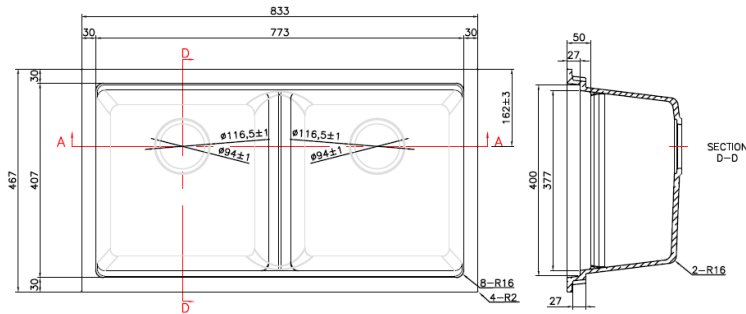

P&P

Cora Black Undermount Double Bowl Granite Sink

PGR8346D-MB

Information

- **Construction:** Composite Granite
- **Mounting:** Undermount
- **Color:** Black
- **Overflow:** No
- **Basket Waste:** Yes
- **Sink Dimension:** 833 x 467 x 240 mm
- **Tap Hole:** No
- **Bowl Type:** Double