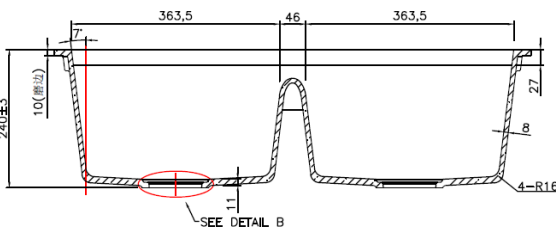

P&P

Cora Black Undermount Double Bowl Granite Sink

PGR8346D-MB

Information

- **Construction:** Composite Granite
- **Mounting:** Undermount
- **Color:** Black
- **Overflow:** No
- **Basket Waste:** Yes
- **Sink Dimension:** 833 x 467 x 240 mm
- **Tap Hole:** No
- **Bowl Type:** Double