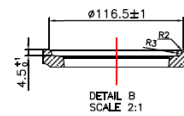

P&P

Cora Black Undermount Double Bowl Granite Sink

PGR8346D-MB

Information

- **Construction:** Composite Granite
- **Mounting:** Undermount
- **Color:** Black
- **Overflow:** No
- **Basket Waste:** Yes
- **Sink Dimension:** 833 x 467 x 240 mm
- **Tap Hole:** No
- **Bowl Type:** Double