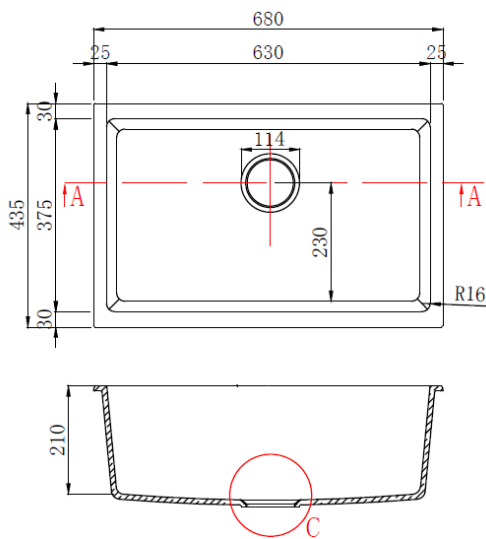

P&P

Cora Black Undermount Granite Sink

PGR6843-MB

Information

- **Construction:** Composite Granite
- **Mounting:** Undermount
- **Color:** Black
- **Overflow:** No
- **Basket Waste:** Yes
- **Sink Dimension:** 680 x 435 x 210 mm
- **Tap Hole:** No
- **Bowl Type:** Single

Maintenance and Care

- 20 years replacement warranty.
- 1 year replacement for accessories & spare parts.

Important Note:

Always use the physical product measurements for cut-outs as the manufacturer's template is a guide only and may differ from the actual product dimensions over time.

Please visit <https://www.aclco.com.au/warranty.html> to view the full warranty.