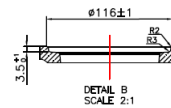

P&P

Cora Black Granite Sink Double Bowl with Drainer

PGR11650D-MB

Information

- **Construction:** Composite Granite
- **Mounting:** Abovamount
- **Color:** Black
- **Overflow:** No
- **Basket Waste:** Yes
- **Sink Dimension:** 1160 x 500 x 210 mm
- **Tap Hole:** Optional
- **Bowl Type:** Double Bowl with drainer

Maintenance and Care

- 20 years replacement warranty.
- 1 year replacement for accessories & spare parts.

Important Note:

Always use the physical product measurements for cut-outs as the manufacturer's template is a guide only and may differ from the actual product dimensions over time.

Please visit <https://www.aclco.com.au/warranty.html> to view the full warranty.