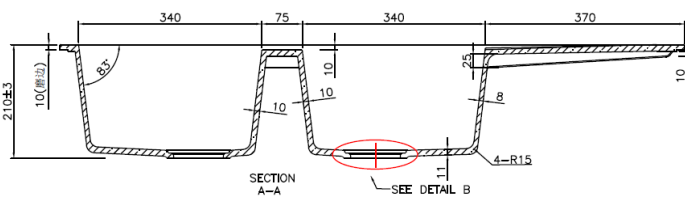

P&P

Cora Black Granite Sink Double Bowl with Drainer

PGR11650D-MB

Information

- **Construction:** Composite Granite
- **Mounting:** Abovamount
- **Color:** Black
- **Overflow:** No
- **Basket Waste:** Yes
- **Sink Dimension:** 1160 x 500 x 210 mm
- **Tap Hole:** Optional
- **Bowl Type:** Double Bowl with drainer

Maintenance and Care

- 20 years replacement warranty.
- 1 year replacement for accessories & spare parts.

Important Note:

Always use the physical product measurements for cut-outs as the manufacturer's template is a guide only and may differ from the actual product dimensions over time.

Please visit <https://www.aclco.com.au/warranty.html> to view the full warranty.