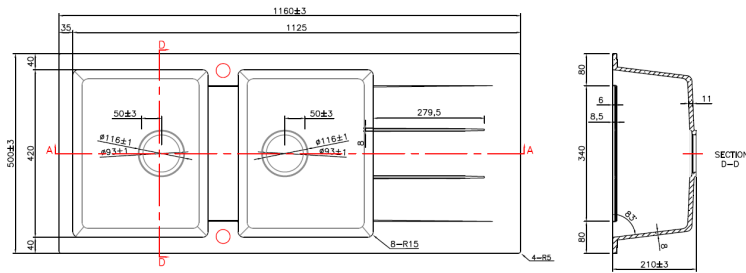

P&P

Cora Black Granite Sink Double Bowl with Drainer

PGR11650D-MB

Information

- **Construction:** Composite Granite
- **Mounting:** Abovamount
- **Color:** Black
- **Overflow:** No
- **Basket Waste:** Yes
- **Sink Dimension:** 1160 x 500 x 210 mm
- **Tap Hole:** Optional
- **Bowl Type:** Double Bowl with drainer

Maintenance and Care

- 20 years replacement warranty.
- 1 year replacement for accessories & spare parts.

Important Note:

Always use the physical product measurements for cut-outs as the manufacturer's template is a guide only and may differ from the actual product dimensions over time.

Please visit <https://www.aclco.com.au/warranty.html> to view the full warranty.