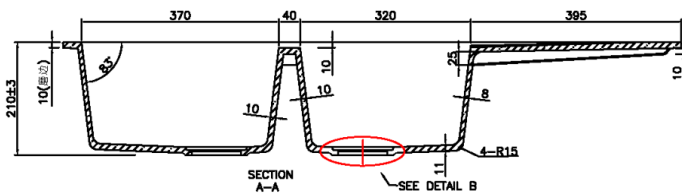

P&P

Cora Black Granite Sink One & Half Bowl with Drainer

PGR11650-HD-MB

Information

- **Construction:** Composite Granite
- **Mounting:** Abovemount
- **Color:** Black
- **Overflow:** No
- **Basket Waste:** Yes
- **Sink Dimension:** 1160 x 500 x 210 mm
- **Tap Hole:** Optional
- **Bowl Type:** One & Half Bowl with drainer