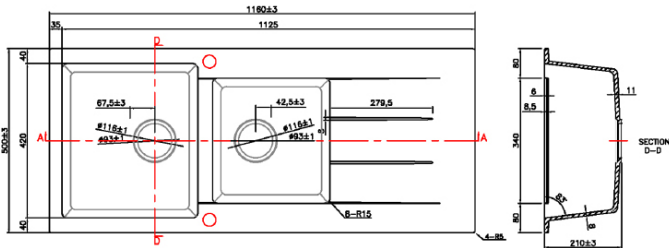

P&P

Cora Black Granite Sink One & Half Bowl with Drainer

PGR11650-HD-MB

Information

- **Construction:** Composite Granite
- **Mounting:** Abovemount
- **Color:** Black
- **Overflow:** No
- **Basket Waste:** Yes
- **Sink Dimension:** 1160 x 500 x 210 mm
- **Tap Hole:** Optional
- **Bowl Type:** One & Half Bowl with drainer