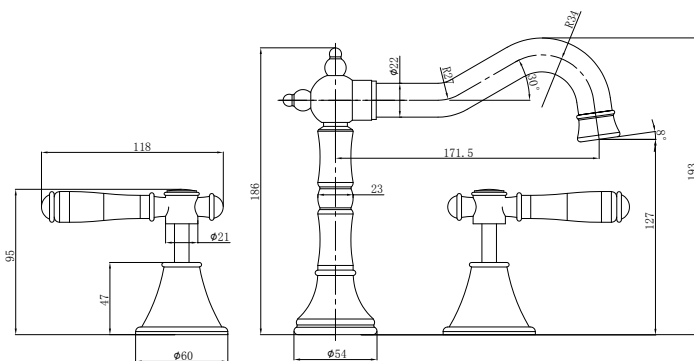

Clasico Basin Set

PCK90NZ04

Information

- Finish: Chrome
- Material: Brass /Ceramic
- Operating temperature 1°C to 70°C
- Operating pressure 150~500 kPa
- Germany Neoperl Aerator
- 1/4 Turn Ceramic Spindles
- WELS: 5 Star 5.5L/min (T41842)