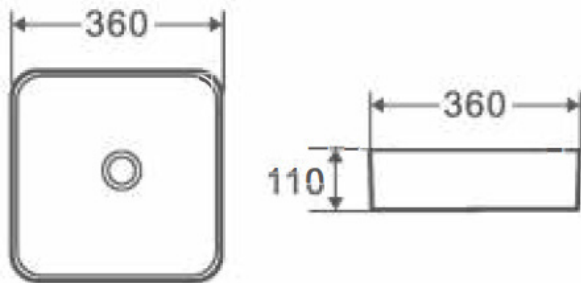

P&P

Eden Slim Countertop Basin

LTI-22-402

Information

Finish: Gloss White

Material : Ceramic

Type: Countertop Basin

Tap hole: No

Size: 360mm x 360mm x 110mm

Note: Plug and waste sold separately

Maintenance and Care

- Do not use harsh detergents or products that contain chloride & halides.
- Do not use abrasive, cream or citrus based cleaners or hydrochloric acid.
- Surface should be cleaned only with a mild detergent that must be rinsed off.
- It is suggested to only clean with warm water and a soft cloth.
- Damage caused by the wrong cleaning methods used will void warranty.